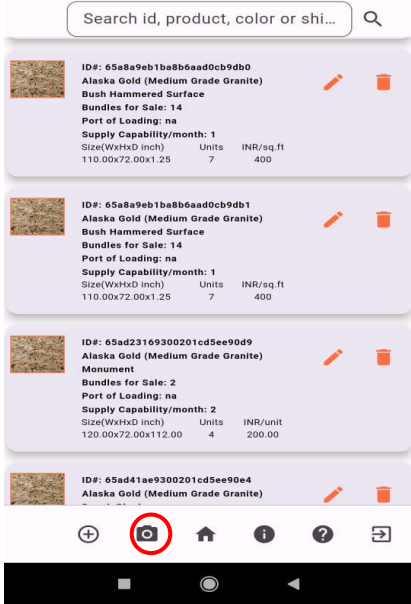

*Price Paid To You Per Sq.Ft in INR (editable)
355.56

Shipping charges in INR (editable)
0

Total Sq. Ft (read only)
406.0

Confirmed Inventory

Hello seller21. Total items of Inventory: 20
Please click Plus to add, Pencil to edit, Delete to remove,
Camera to upload image for purchased product.

Items: 25. Please click Print to access QR code for each unit, print the QR code in letter size paper, paste it to the top right hand side corner of the unit, take a clear picture of the unit without any other labels, click Gallery to upload the unit pictures.