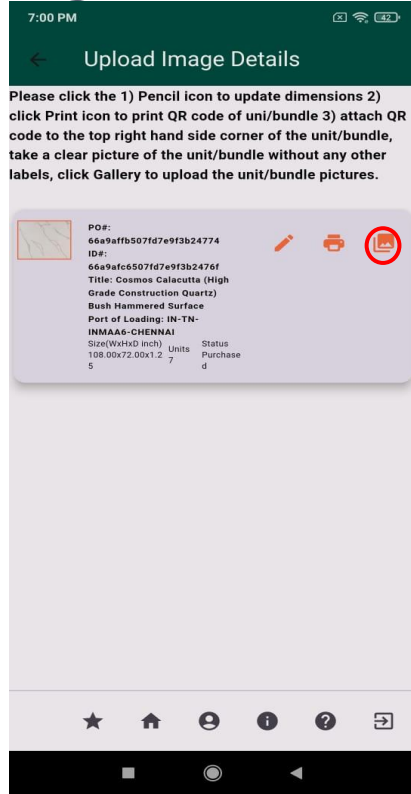

Upload one image for the entire bulk order

This is helpful for sellers if the bundle consists of several units such as premium surface tiles of 1 ft by 1 ft. In such scenarios, sellers can leverage this feature to upload a single tile image for buyer's review.

MIGHTYSTONE