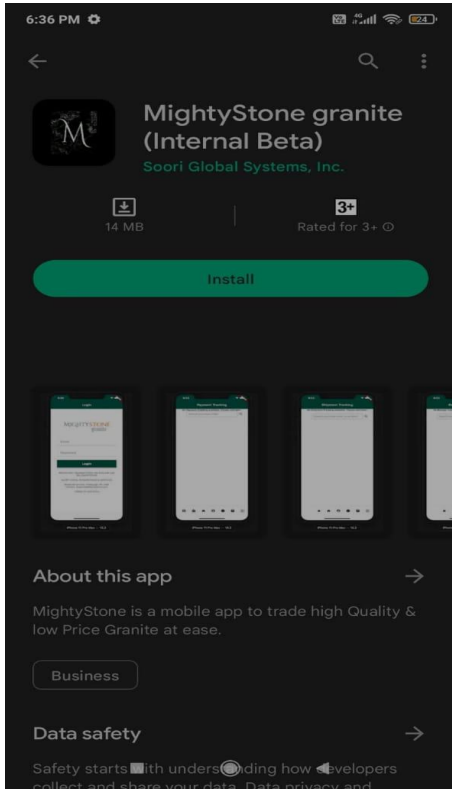

SELLER MANUAL

MIGHTYSTONE

Installation

1. On your device, launch Google Play Store or App Store.
2. Search for "MightyStone".
3. Install "MightyStone granite" App.
4. Launch "MightyStone granite" App.

MIGHTYSTONE