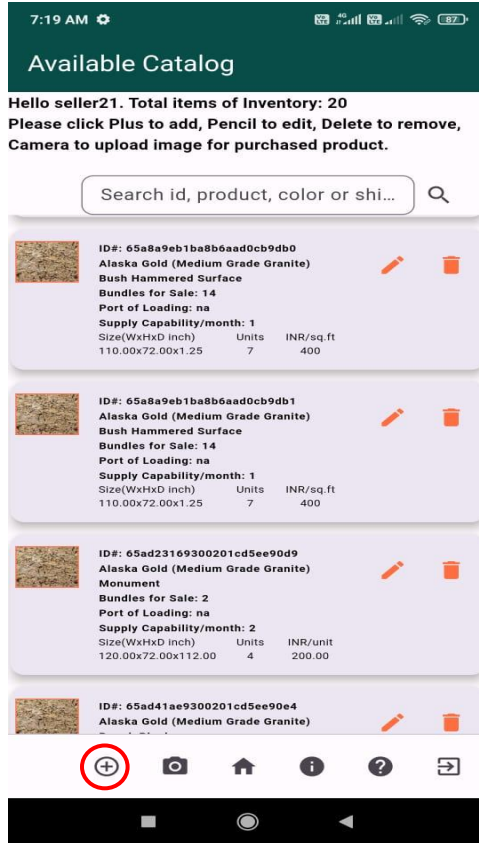

Add Inventory

Once you click on the icon you will be taken to the “Add Inventory” page.

Here you can put in details regarding your products, and save them to your “available inventory.”

The “Number of Slabs”, you enter here will be converted automatically in to “product” bundles.

Note; Review terms, click ‘I agree to the above mentioned terms’ and save,

MIGHTYSTONE