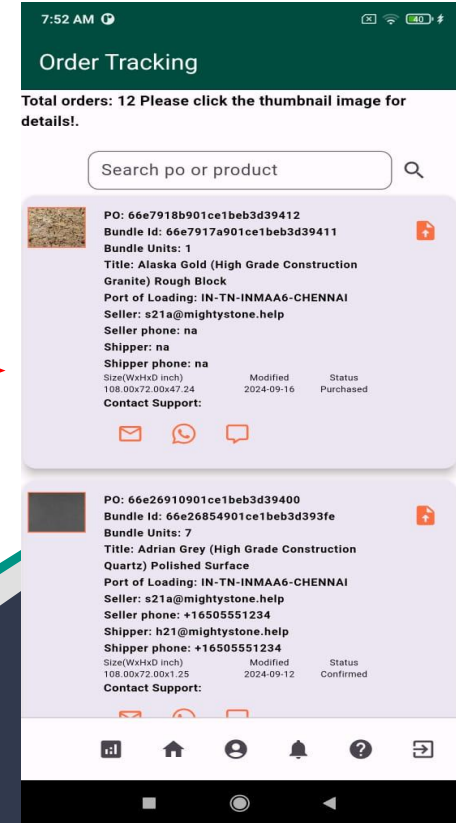

Order Tracking

Once a buyer has purchased an item from your inventory, you will get a notification if you are outside the app.

You can then click the icon where you can track orders, and receive more details in regards to the purchase.

The next step, for you as a seller, is to upload a picture of the product, so the buyer can pay the rest of the payment.

To do this go back to home page and click on the icon.

MIGHTYSTONE