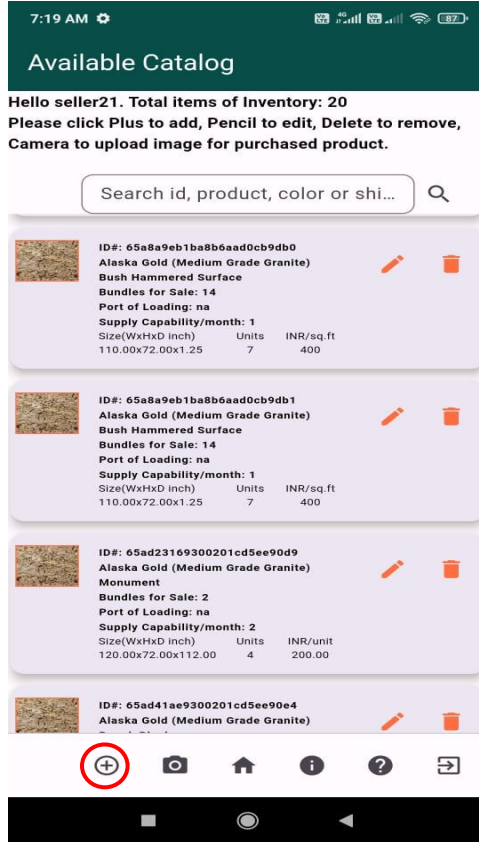

Add Inventory

Once you click on the icon you will be taken to the “Add Inventory” page.

Here you can put in details regarding your products, and save them to your “available inventory.”

The “Number of Slabs”, you enter here will be converted automatically in to “product” bundles.

Note; Review terms, click ‘I agree to the above mentioned terms’ and save,

MIGHTYSTONE