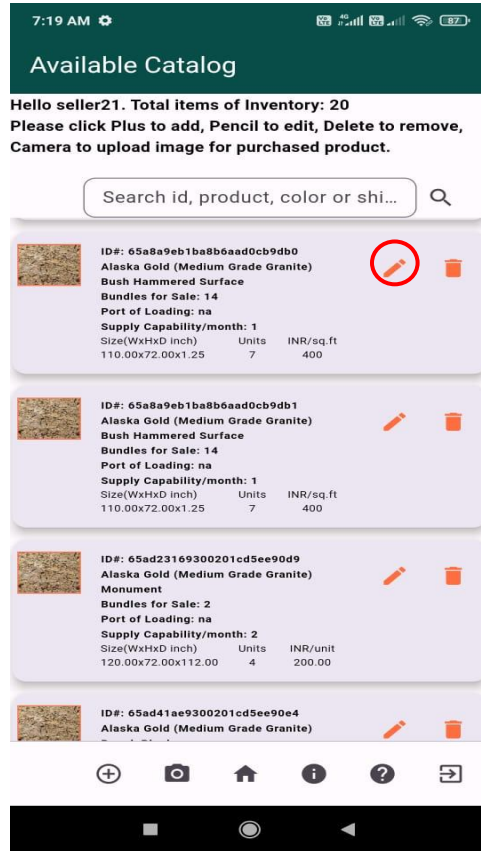

Edit images

Edit Image

MIGHTYSTONE