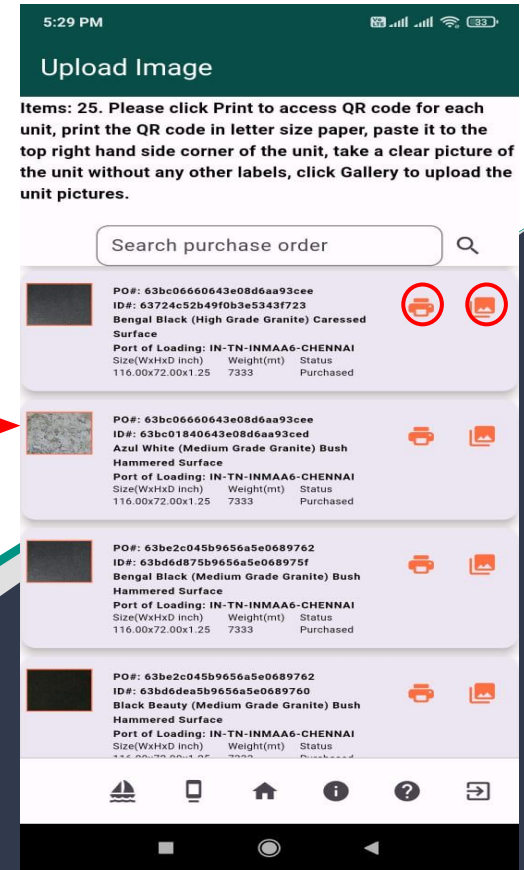

Uploading Images

Once a buyer has purchased an item from your inventory, you will upload 'actual' slab images using the "Upload Image" page. You will do this by clicking on the icon.

Here you will click the icon to print the QRCode of each slab of the bundle, attach the QRCode to each slab, take a picture and click on icon to upload image. Once the images uploaded are fine, the status changes to "Uploaded" and the images uploaded are viewable in "Order Tracking Details" for reference.

MIGHTYSTONE

Click Here