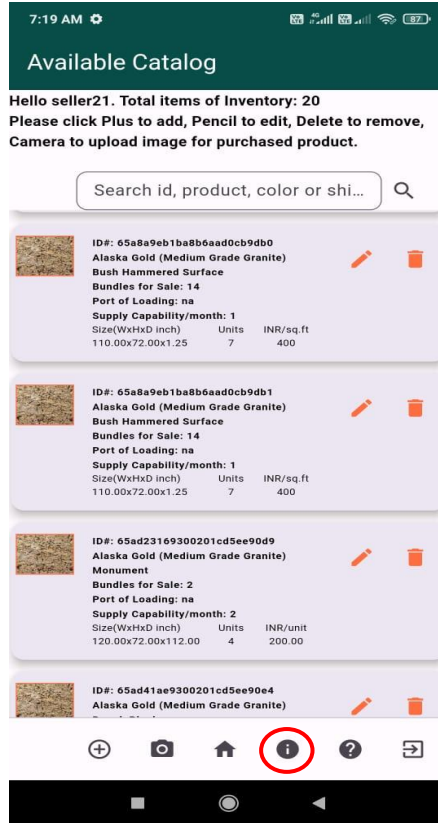

Order Tracking

Once a buyer has purchased an item from your inventory, you will get a notification if you are outside the app.

You can then click the icon where you can track orders, and receive more details in regards to the purchase.

The next step, for you as a seller, is to upload a picture of the product, so the buyer can pay the rest of the payment.

To do this go back to home page and click on the icon.

MIGHTYSTONE