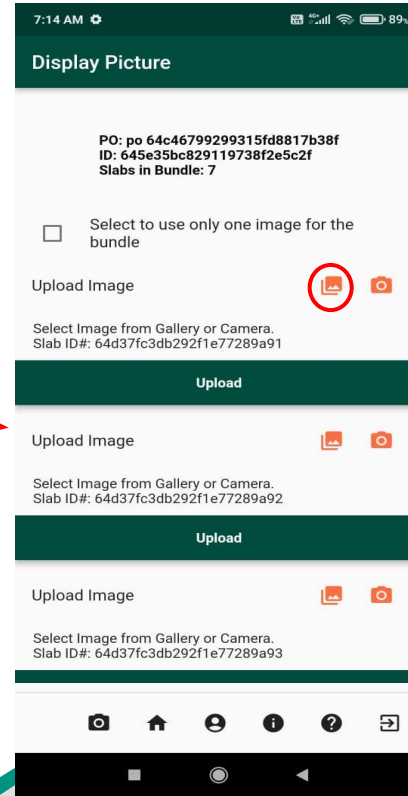

Upload one image for the entire bulk order

This is helpful for sellers if the bundle consists of several units such as premium surface tiles of 1 ft by 1 ft. In such scenarios, sellers can leverage this feature to upload a single tile image for buyer's review.

MIGHTYSTONE