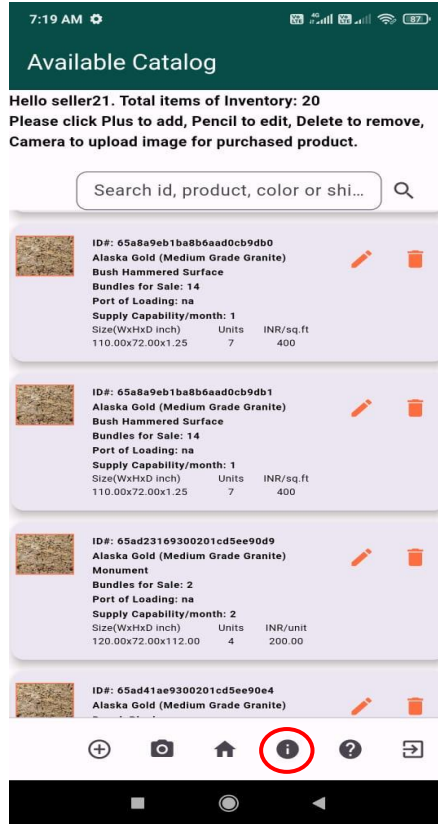

Order Tracking

Once a buyer has purchased an item from your inventory, you will get a notification if you are outside the app.

You can then click the icon where you can track orders, and receive more details in regards to the purchase.

The next step, for you as a seller, is to upload a picture of the product, so the buyer can pay the rest of the payment.

To do this go back to home page and click on the icon.

MIGHTYSTONE