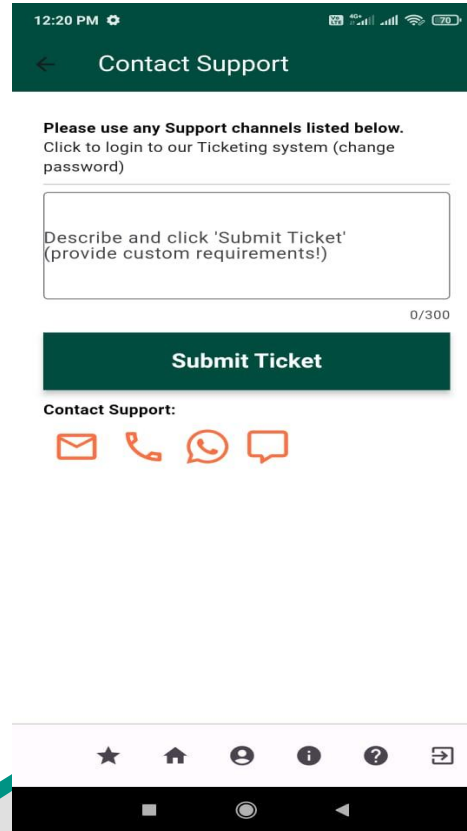

Contact Support

Throughout the process, if there are ever any issues or problems, you can always contact our support by clicking the icon.

Information related to mobile app screens and icons is available in user guid which can be reviewed and downloaded by clicking the 'Download User Guide' link.

MIGHTYSTONE