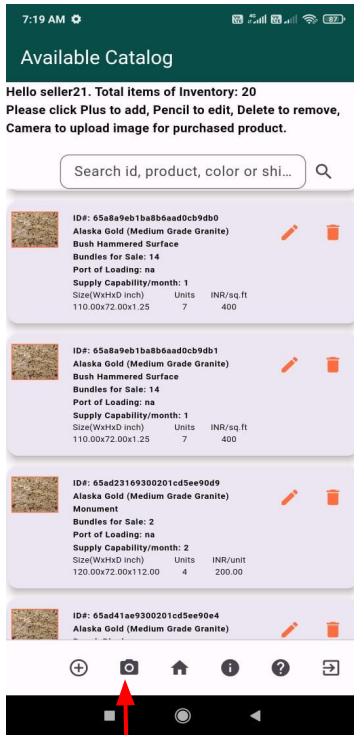

Uploading Images

Once a buyer has purchased an item from your inventory, you will upload 'actual' slab images using the "Upload Image" page. You will do this by clicking on the icon.

Here you will click the icon to print the QRCode of each slab of the bundle, attach the QRCode to each slab, take a picture and click on icon to upload image. Once the images uploaded are fine, the status changes to "Uploaded" and the images uploaded are viewable in "Order Tracking Details" for reference.

MIGHTYSTONE

Copyright © 2024 Soori Global Systems, Inc. All rights

Click Here