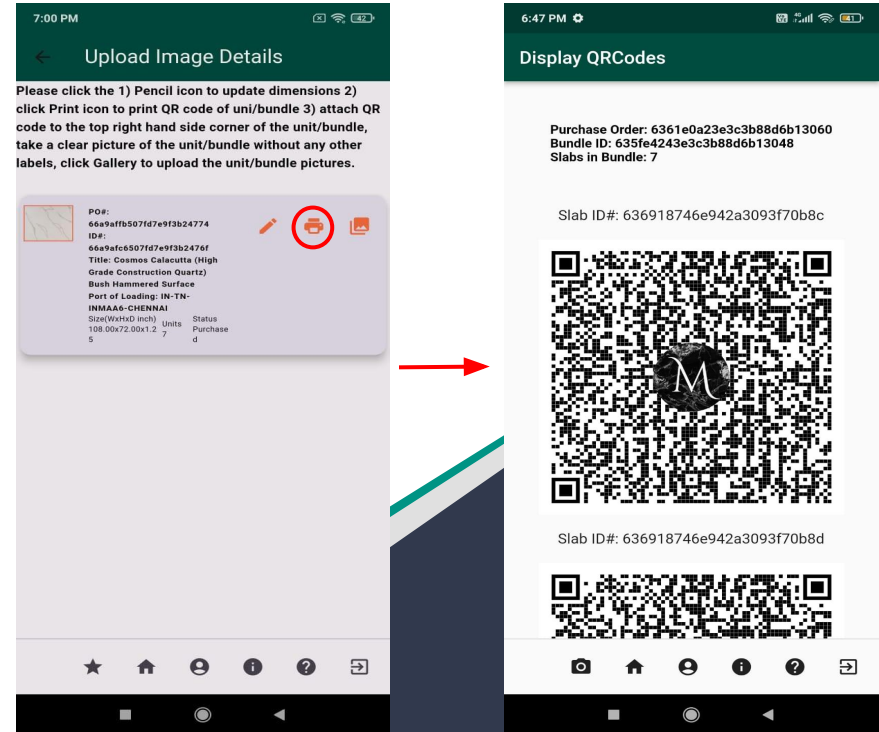

Uploading Images (cont'd)

Once you are on the Upload Image page, when you click on the icon, you will be prompted to the display QRCodes page.

Here you can click the QRCode image for each slab, share or copy the QRCode image, take a clear picture of the QRCode in a letter size paper, 'attach it to the top right hand side corner of the slab', take a clear picture of the slab without any other label.

You will then click icon to upload the slab image on the Upload Image screen. You can see a detailed graphic of this process on the next slide.