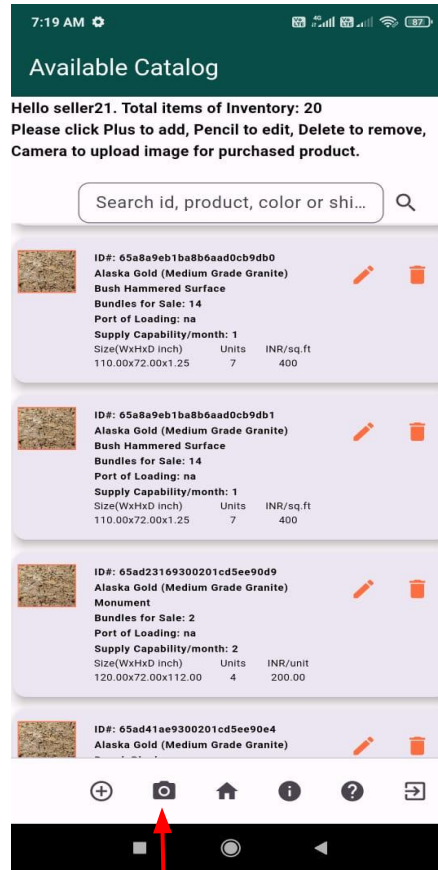

Uploading Images

Once a buyer has purchased an item from your inventory, you will upload 'actual' slab images using the "Upload Image" page. You will do this by clicking on the icon.

Here you will click the icon to print the QRCode of each slab of the bundle, attach the QRCode to each slab, take a picture and click on icon to upload image. Once the images uploaded are fine, the status changes to "Uploaded" and the images uploaded are viewable in "Order Tracking Details" for reference.

MIGHTYSTONE

Click Here