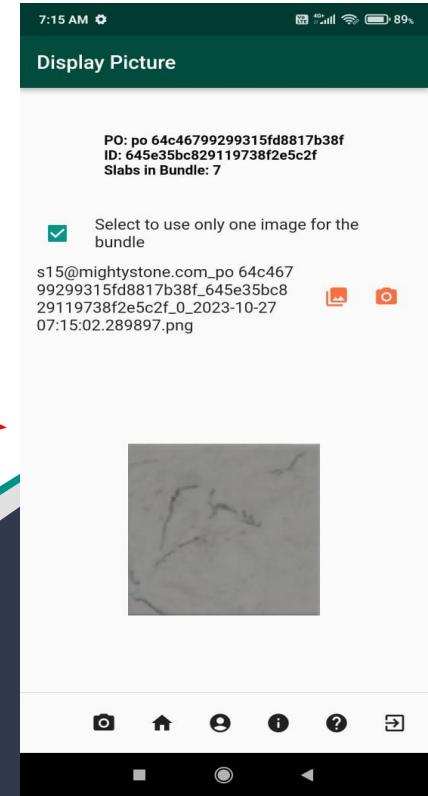

Upload one image for the entire bulk order

This is helpful for sellers if the bundle consists of several units such as premium surface tiles of 1 ft by 1 ft. In such scenarios, sellers can leverage this feature to upload a single tile image for buyer's review.

MIGHTYSTONE