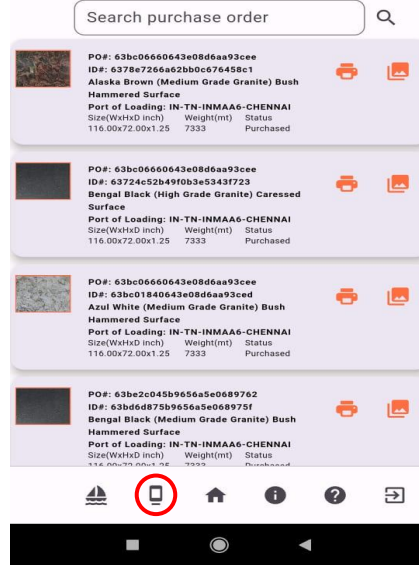

# Confirmed Inventory

Hello seller21. Total items of Inventory: 20  
Please click Plus to add, Pencil to edit, Delete to remove,  
Camera to upload image for purchased product.

Items: 25. Please click Print to access QR code for each unit, print the QR code in letter size paper, paste it to the top right hand side corner of the unit, take a clear picture of the unit without any other labels, click Gallery to upload the unit pictures.