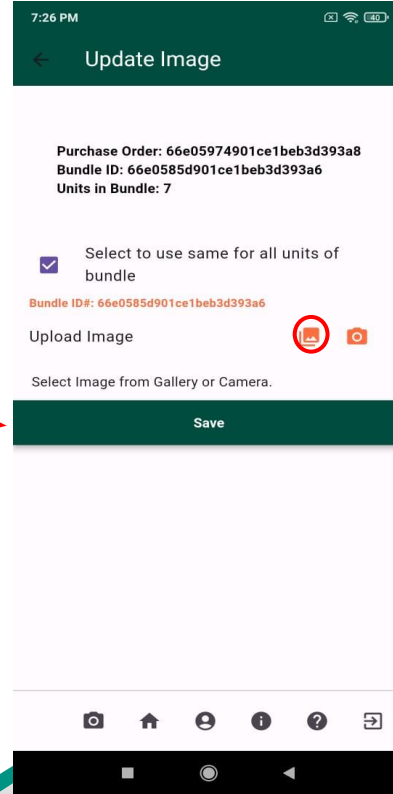

Upload one image for the entire bulk order

This is helpful for sellers if the bundle consists of several units such as premium surface tiles of 1 ft by 1 ft. In such scenarios, sellers can leverage this feature to upload a single tile image for buyer's review.

MIGHTYSTONE