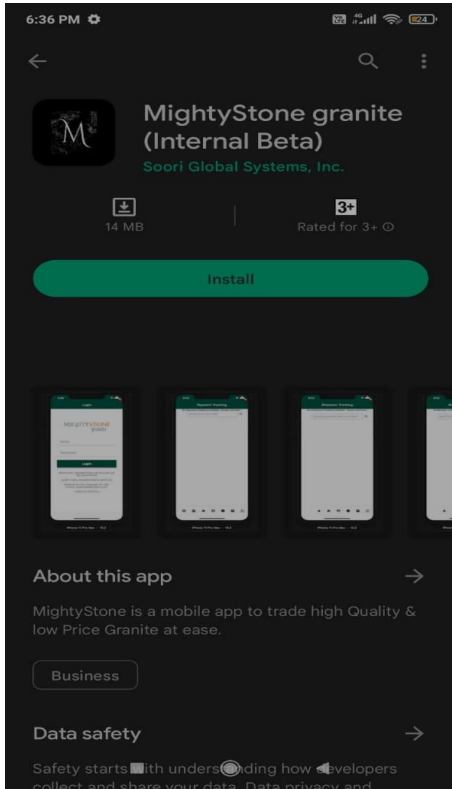

# MIGHTYSTONE

# Installation

1. On your device, launch Google Play Store or App Store.
2. Search for "MightyStone".
3. Install "MightyStone granite" App.
4. Launch "MightyStone granite" App.

MIGHTYSTONE