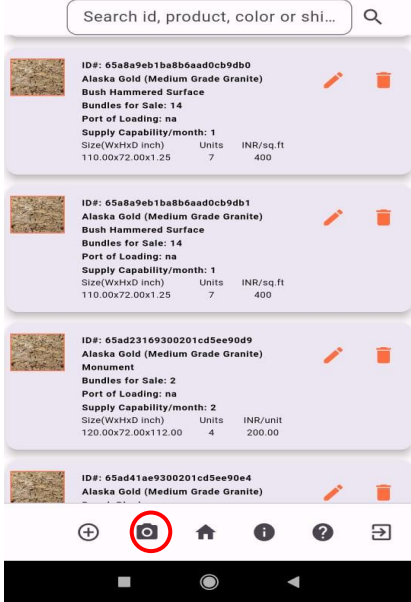

# Confirmed Inventory

Hello seller21. Total items of Inventory: 20  
Please click Plus to add, Pencil to edit, Delete to remove,  
Camera to upload image for purchased product.

Items: 25. Please click Print to access QR code for each unit, print the QR code in letter size paper, paste it to the top right hand side corner of the unit, take a clear picture of the unit without any other labels, click Gallery to upload the unit pictures.