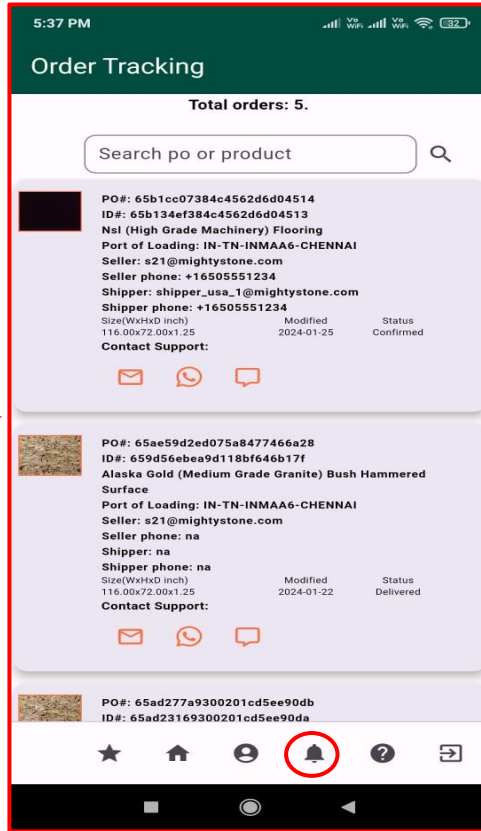

Customize Profile

MIGHTYSTONE