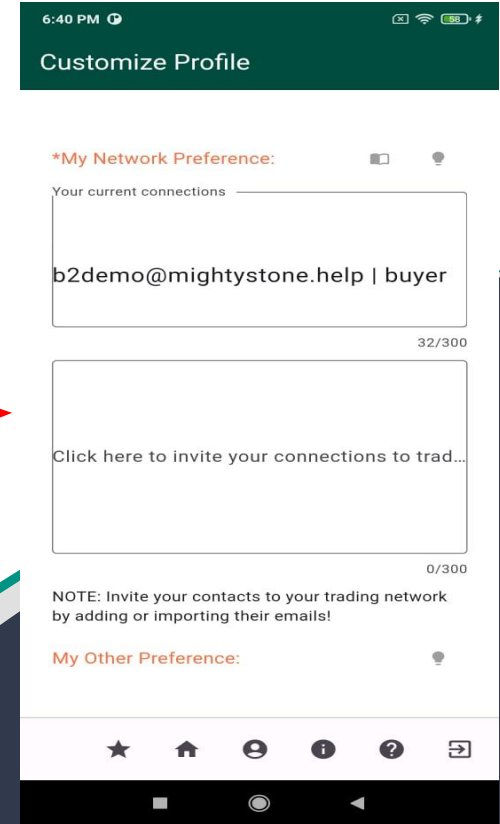

Customize Profile

MIGHTYSTONE