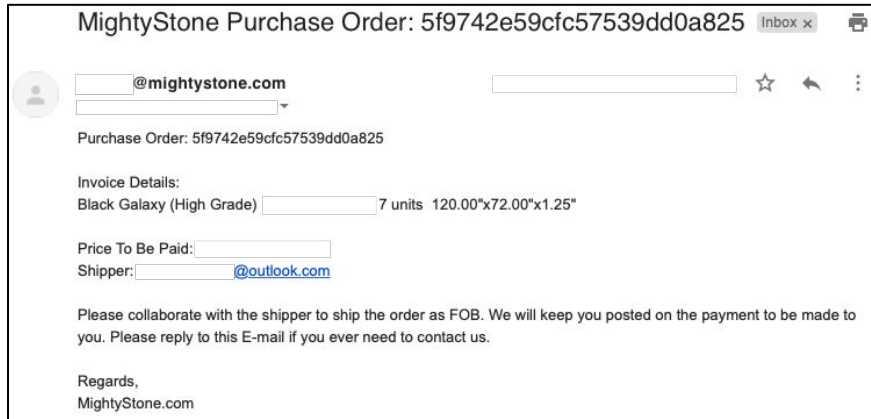

Email Notifications

When the order is confirmed, for 'each' product bundle of the purchase order, you receive an email shown below, which includes the shipper info. and the the 'price to be paid' to you for 'each' bundle of the purchase order. You will also receive the email notification when your product is "purchased", "shipped" and "delivered".

← Sorting the email by the purchase order will show 'all' the product bundles of the purchase order associated with seller. Please notice that the same information is also available in 'order tracking' of the mobile app.