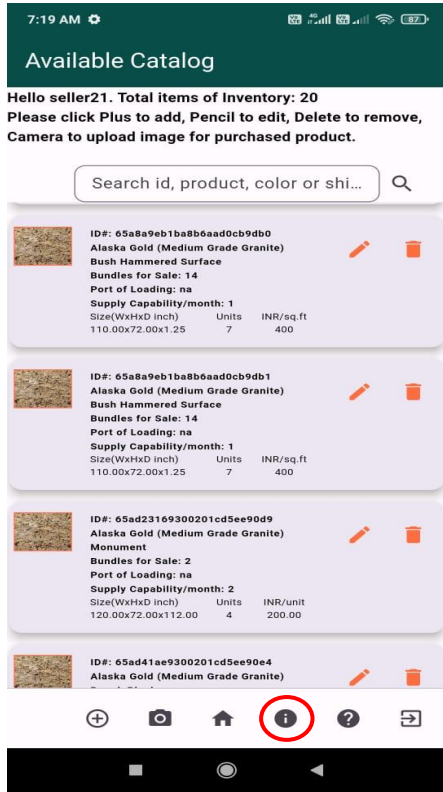

Purchase Order Details

MIGHTYSTONE