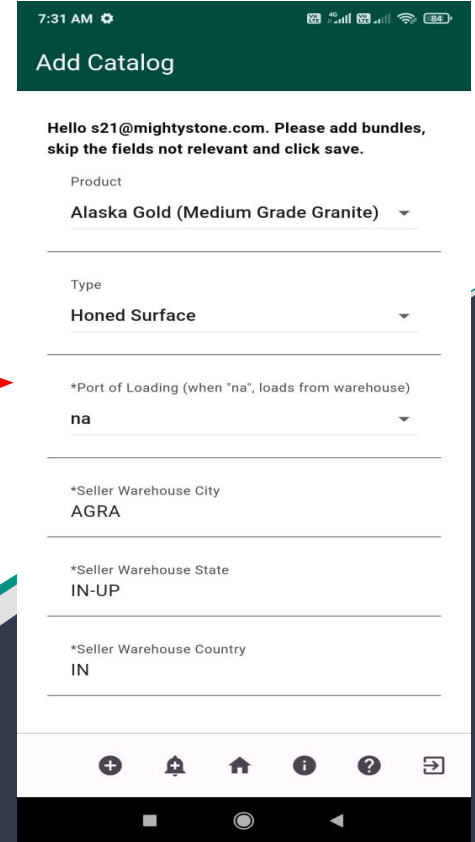

Add Inventory

Once you click on the icon you will be taken to the “Add Inventory” page.

Here you can put in details regarding your products, and save them to your “available inventory.”

The “Number of Slabs”, you enter here will be converted automatically in to “product” bundles.

Note; Review terms, click ‘I agree to the above mentioned terms’ and save,

MIGHTYSTONE