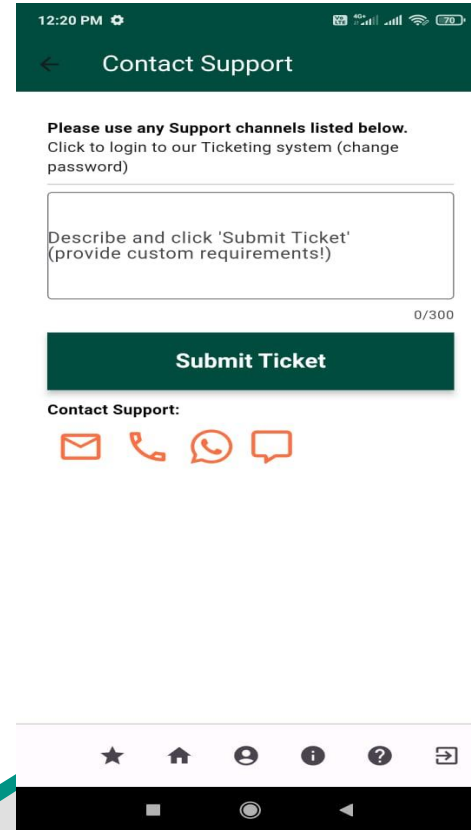

Contact Support

Throughout the process, if there are ever any issues or problems, you can always contact our support by clicking the icon.

Information related to mobile app screens and icons is available in user guid which can be reviewed and downloaded by clicking the 'Download User Guide' link.