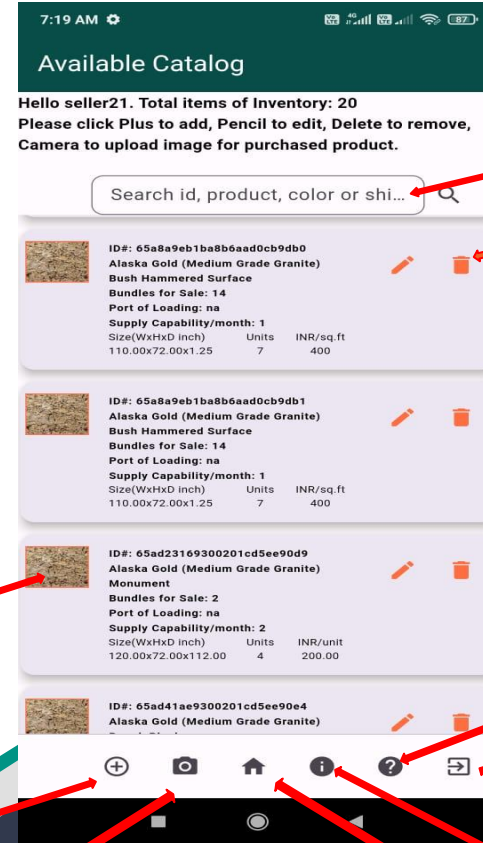

Add Inventory

Once you click on the  icon you will be taken to the “Add Inventory” page.

Here you can put in details regarding your products, and save them to your “available inventory.”

The “Number of Slabs”, you enter here will be converted automatically in to “product” bundles.

Note; Review terms, click ‘I agree to the above mentioned terms’ and save,

MIGHTYSTONE

Available Inventory

After signing in, you will be prompted to your home page. This is where you will be able to search, view, add, edit, and delete the products in your inventory.

The products you see on this page, are the same products buyers will see on theirs. Whenever you make a change to your inventory, it will be reflected on the buyers' page immediately.

Search

Edit

Delete

More details