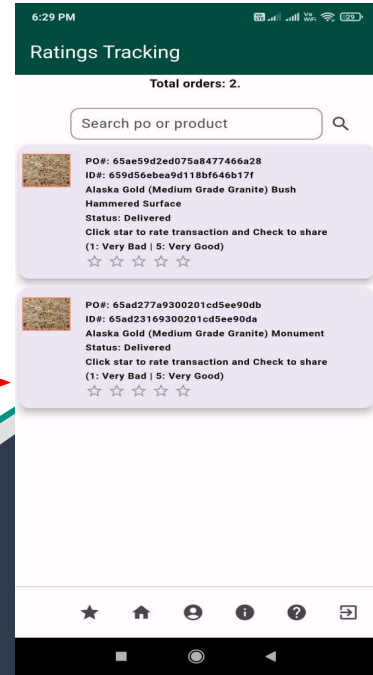

Rating Tracking

At the end of a transaction, and once you receive the “delivered” notification, you will be prompted to rate the transaction.

Click the icon and rate how well the transaction went.

MIGHTYSTONE