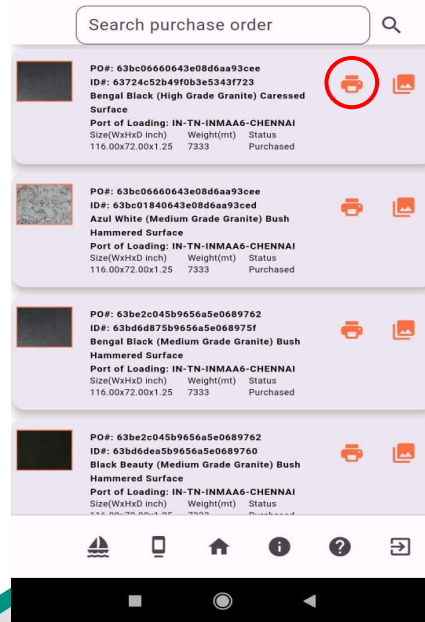

Here you will click the  icon to print the QRCode of each slab of the bundle, attach the QRCode to each slab, take a picture and click on  icon to upload image. Once the images uploaded are fine, the status changes to "Uploaded" and the images uploaded are viewable in "Order Tracking Details" for reference.

MIGHTYSTONE

Click Here

Uploading Images (cont'd)

Once you are on the Upload Image page, when you click on the  icon, you will be prompted to the display QRcodes page.

Here you can click the QRcode image for each slab, share or copy the QRcode image, take a clear picture of the QRcode in a letter size paper, 'attach it to the top right hand side corner of the slab', take a clear picture of the slab without any other label.

You will then click  icon to upload the slab image on the Upload Image screen. You can see a detailed graphic of this process on the next slide.

Items: 25. Please click Print to access QR code for each unit, print the QR code in letter size paper, paste it to the top right hand side corner of the unit, take a clear picture of the unit without any other labels, click Gallery to upload the unit pictures.