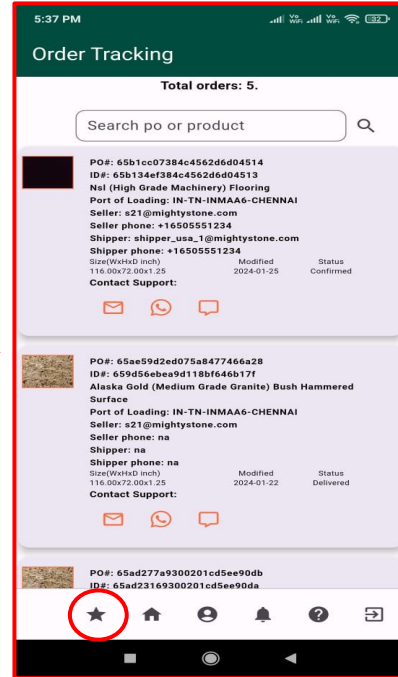

Rating Tracking

At the end of a transaction, and once you receive the “delivered” notification, you will be prompted to rate the transaction.

Click the icon and rate how well the transaction went.

MIGHTYSTONE