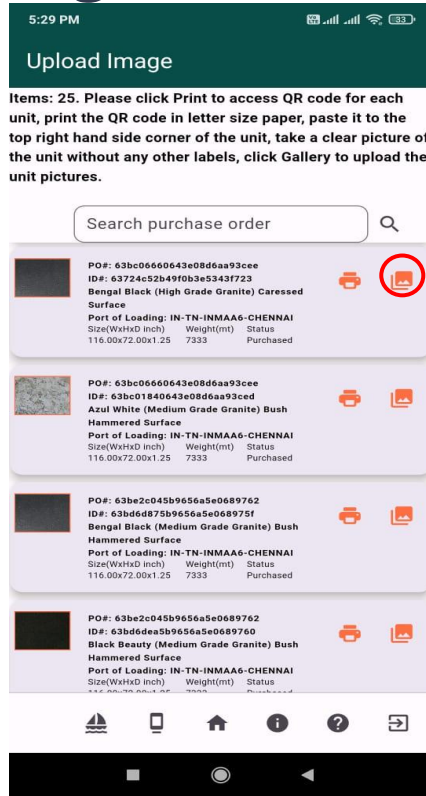

Upload one image for the entire bulk order

This is helpful for sellers if the bundle consists of several units such as premium surface tiles of 1 ft by 1 ft. In such scenarios, sellers can leverage this feature to upload a single tile image for buyer's review.

MIGHTYSTONE