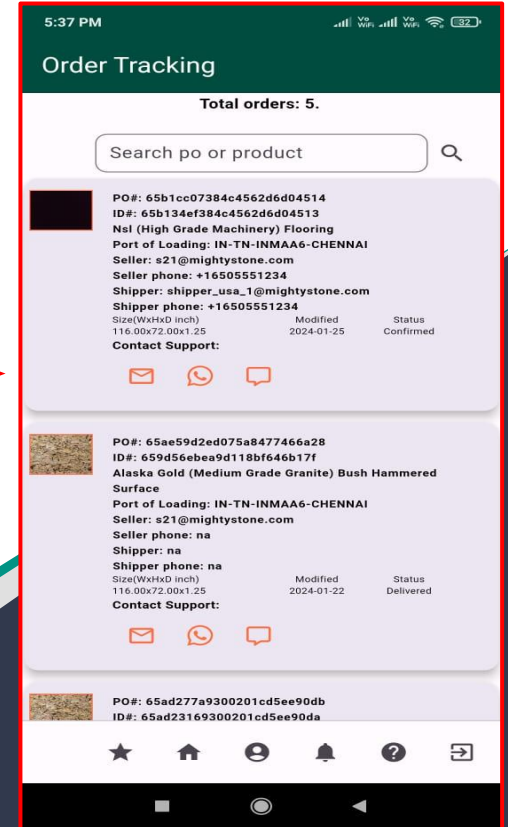

Order Tracking

Once a buyer has purchased an item from your inventory, you will get a notification if you are outside the app.

You can then click the icon where you can track orders, and receive more details in regards to the purchase.

The next step, for you as a seller, is to upload a picture of the product, so the buyer can pay the rest of the payment.

To do this go back to home page and click on the icon.

MIGHTYSTONE