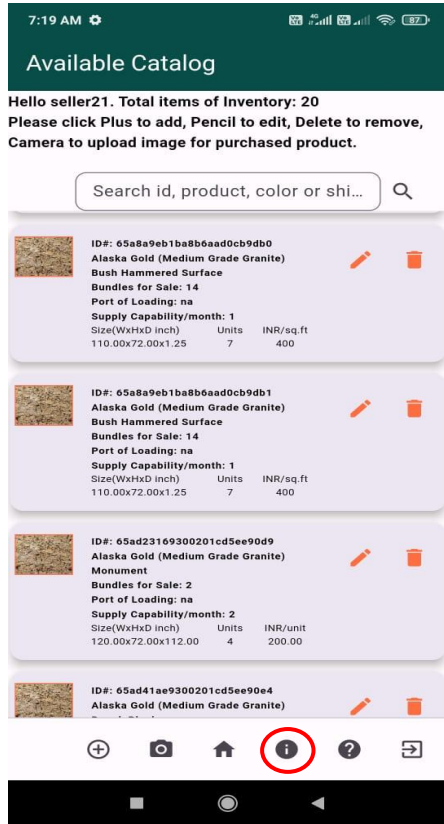

Customize Profile

MIGHTYSTONE