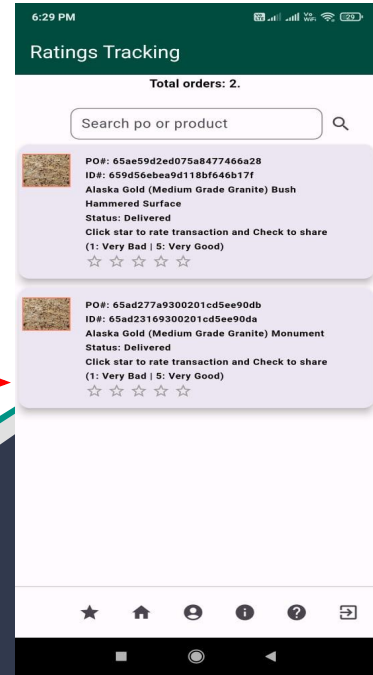

Order Tracking

Once a buyer has purchased an item from your inventory, you will get a notification if you are outside the app.

You can then click the  icon where you can track orders, and receive more details in regards to the purchase.

The next step, for you as a seller, is to upload a picture of the product, so the buyer can pay the rest of the payment.

To do this go back to home page and click on the  icon.

MIGHTYSTONE

Rating Tracking

At the end of a transaction, and once you receive the “delivered” notification, you will be prompted to rate the transaction.

Click the  icon and rate how well the transaction went.

MIGHTYSTONE

Tracking Your Product To Delivery