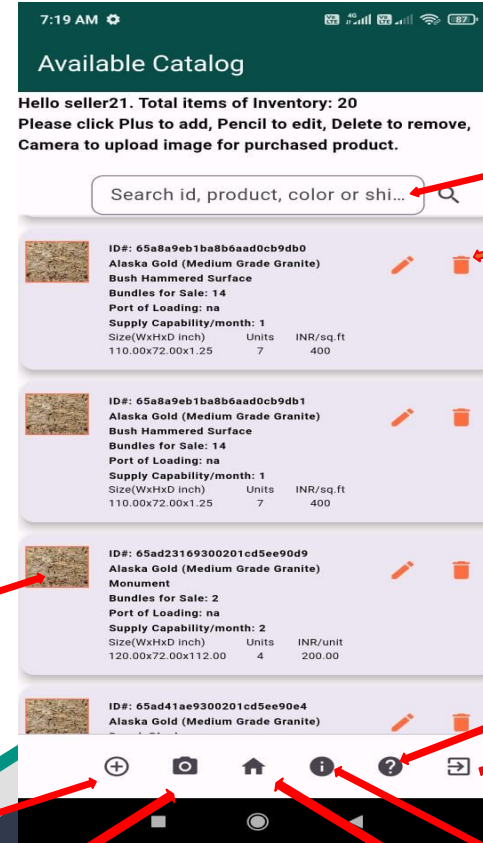

# Add Inventory

Once you click on the  icon you will be taken to the “Add Inventory” page.

Here you can put in details regarding your products, and save them to your “available inventory.”

The “Number of Slabs”, you enter here will be converted automatically in to “product” bundles.

Note; Review terms, click ‘I agree to the above mentioned terms’ and save,

# Available Inventory

After signing in, you will be prompted to your home page. This is where you will be able to search, view, add, edit, and delete the products in your inventory.

The products you see on this page, are the same products buyers will see on theirs. Whenever you make a change to your inventory, it will be reflected on the buyers' page immediately.