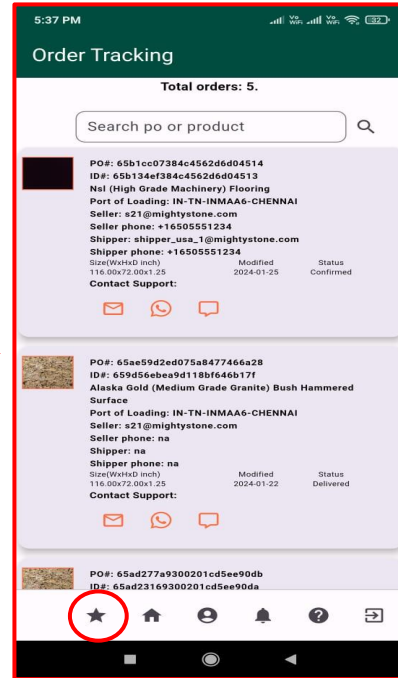

Rating Tracking

At the end of a transaction, and once you receive the “delivered” notification, you will be prompted to rate the transaction.

Click the icon and rate how well the transaction went.

MIGHTYSTONE