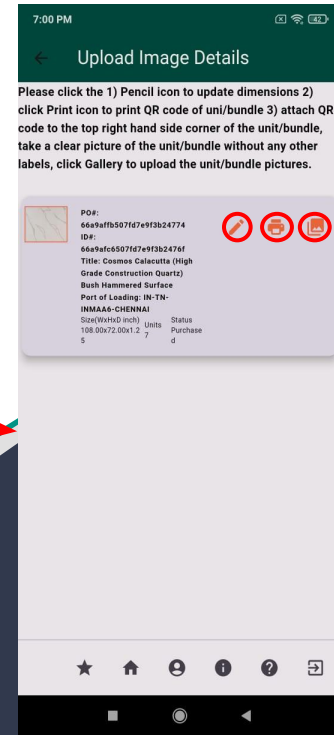

# Uploading Images

Once a buyer has purchased an item from your inventory, you will upload 'actual' slab images using the "Upload Image" page. You will do this by clicking on the  icon.

Here you will click the  icon to print the QRCode of each slab of the bundle, attach the QRCode to each slab, take a picture and click on  icon to upload image. Once the images uploaded are fine, the status changes to "Uploaded" and the images uploaded are viewable in "Order Tracking Details" for reference.