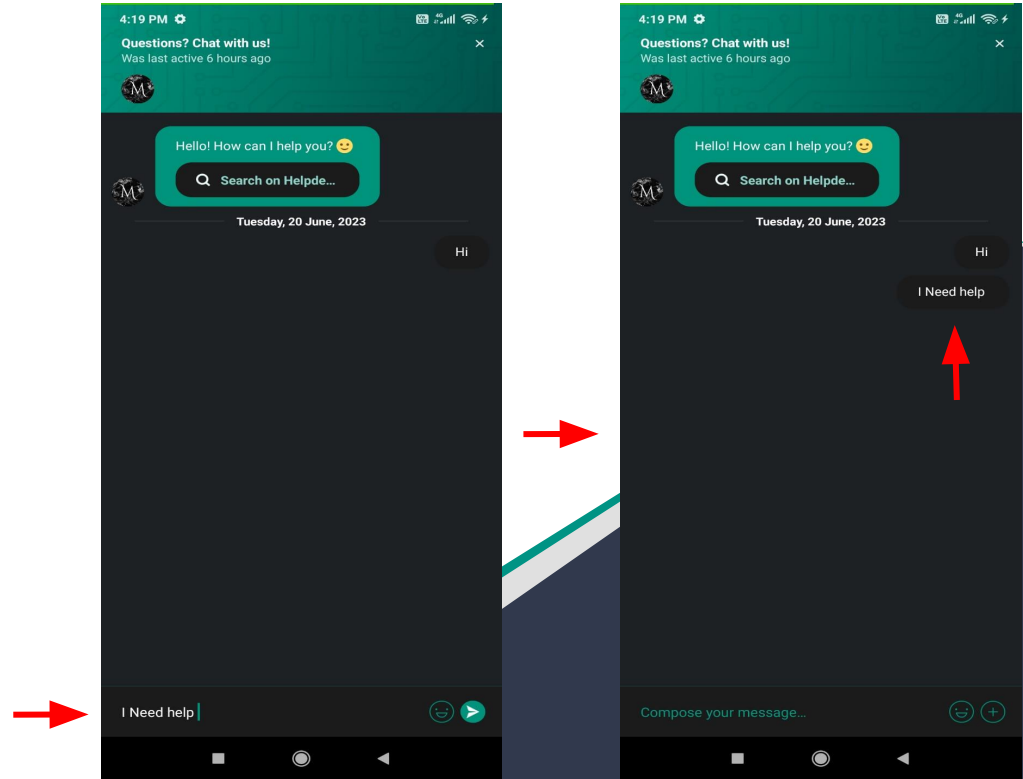

Send Chat Message

Type the text in message field and click the icon to send the chat message to the support team member. Message sent by you shows up on the right hand side of the chat room. Message returned by the support team member shows up on the left hand side of the chat room.