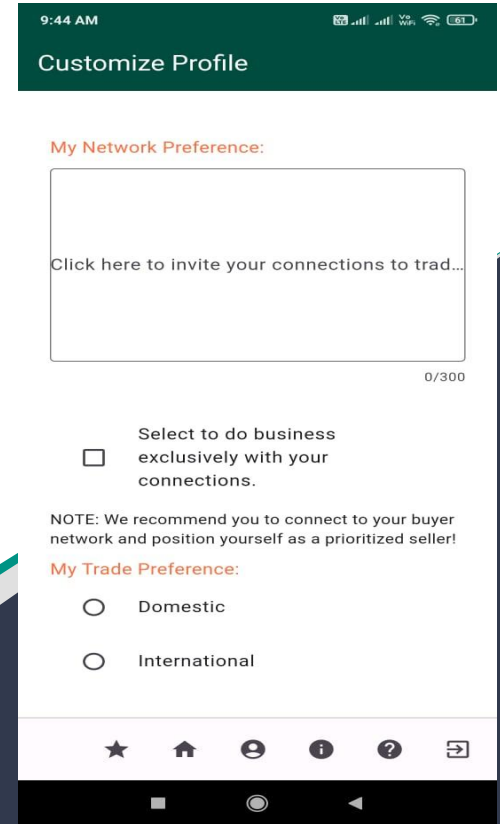

Customize Profile

MIGHTYSTONE