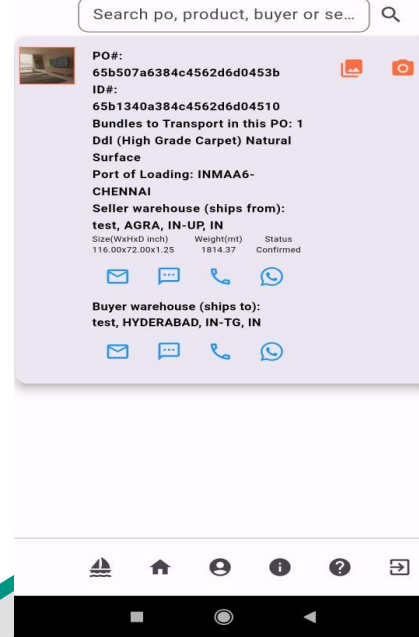

Hello seller21. Total items to ship: 1. Please click Gallery or
Camera to upload the bill of lading.