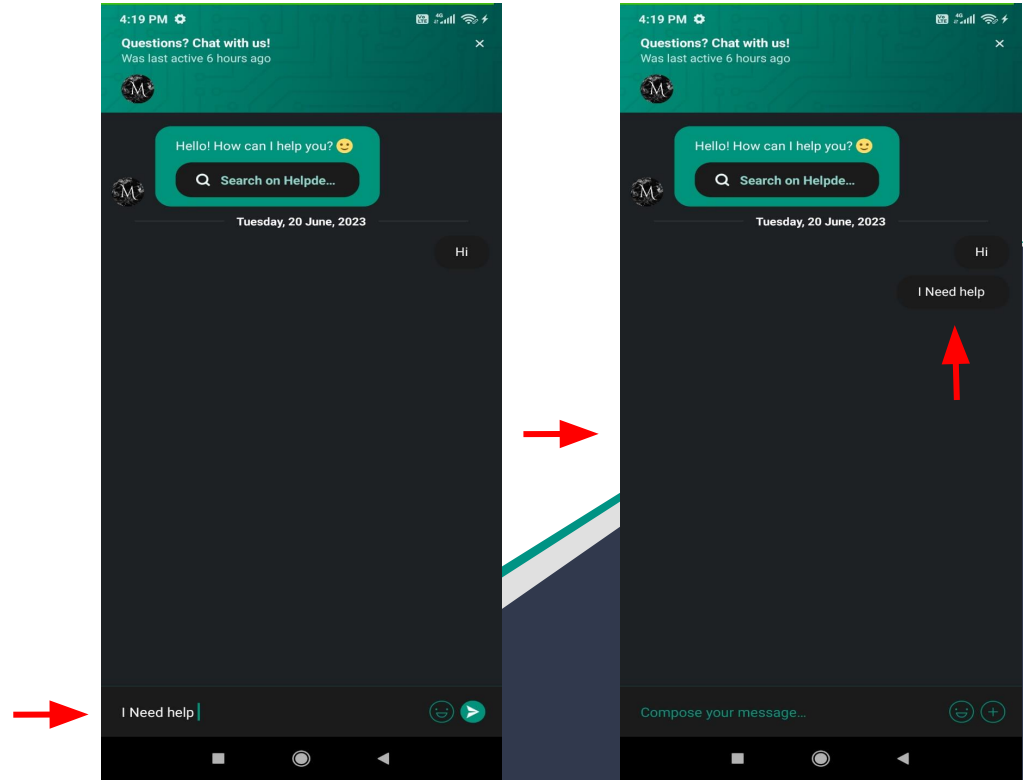

Send Chat Message

Type the text in message field and click the icon to send the chat message to the support team member. Message sent by you shows up on the right hand side of the chat room. Message returned by the support team member shows up on the left hand side of the chat room.