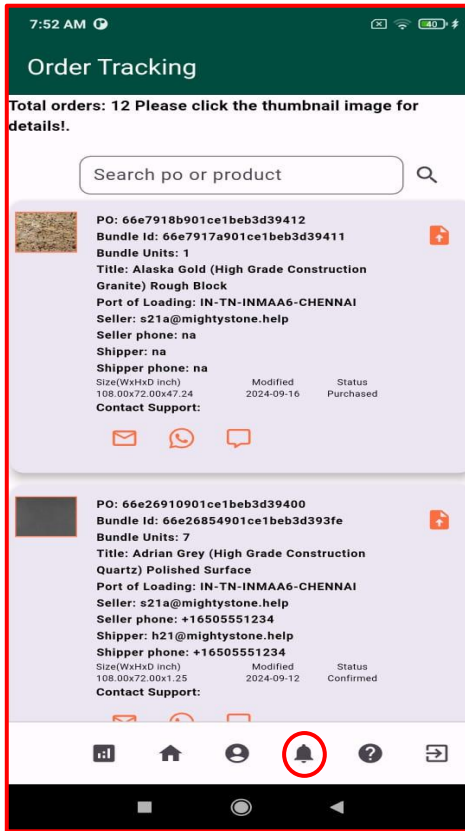

Customize Profile

MIGHTYSTONE