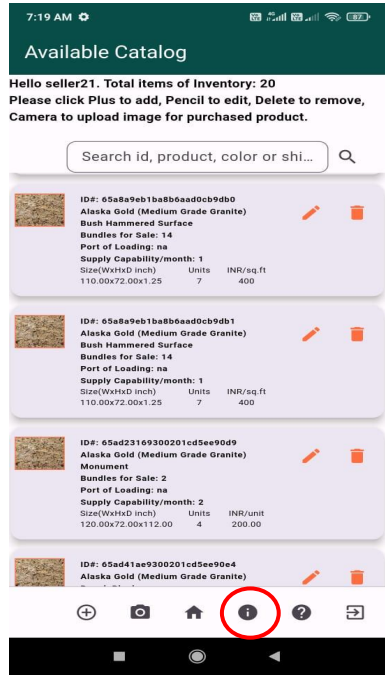

Rating Tracking

At the end of a transaction, and once you receive the “delivered” notification, you will be prompted to rate the transaction.

Click the icon and rate how well the transaction went.

MIGHTYSTONE