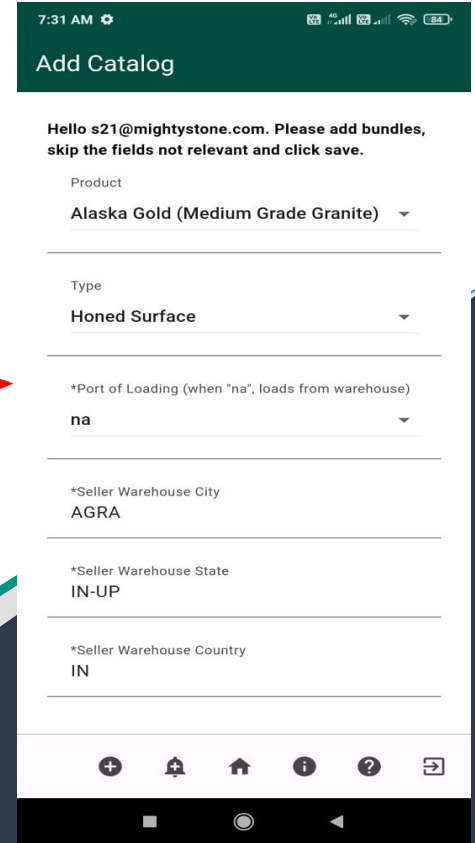

Add Inventory

Once you click on the icon you will be taken to the “Add Inventory” page.

Here you can put in details regarding your products, and save them to your “available inventory.”

The “Number of Slabs”, you enter here will be converted automatically in to “product” bundles.

Note; Review terms, click ‘I agree to the above mentioned terms’ and save,

MIGHTYSTONE