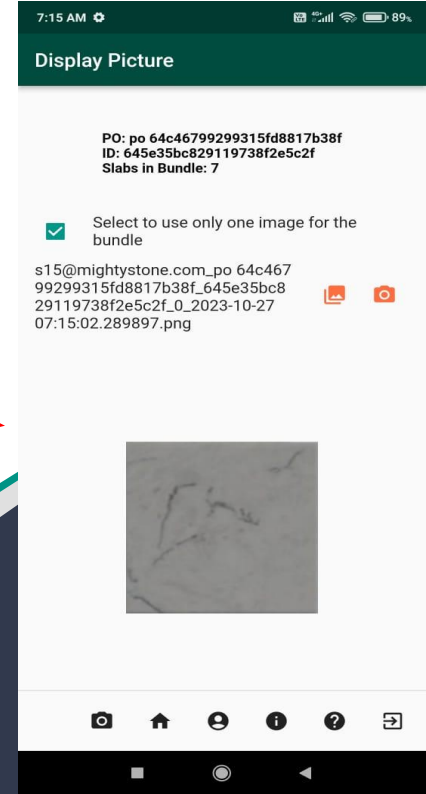

Upload one image for the entire bulk order

This is helpful for sellers if the bundle consists of several units such as premium surface tiles of 1 ft by 1 ft. In such scenarios, sellers can leverage this feature to upload a single tile image for buyer's review.

MIGHTYSTONE