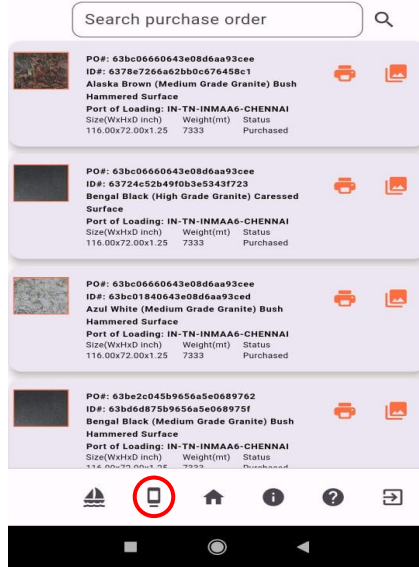

Items: 25. Please click Print to access QR code for each unit, print the QR code in letter size paper, paste it to the top right hand side corner of the unit, take a clear picture of the unit without any other labels, click Gallery to upload the unit pictures.